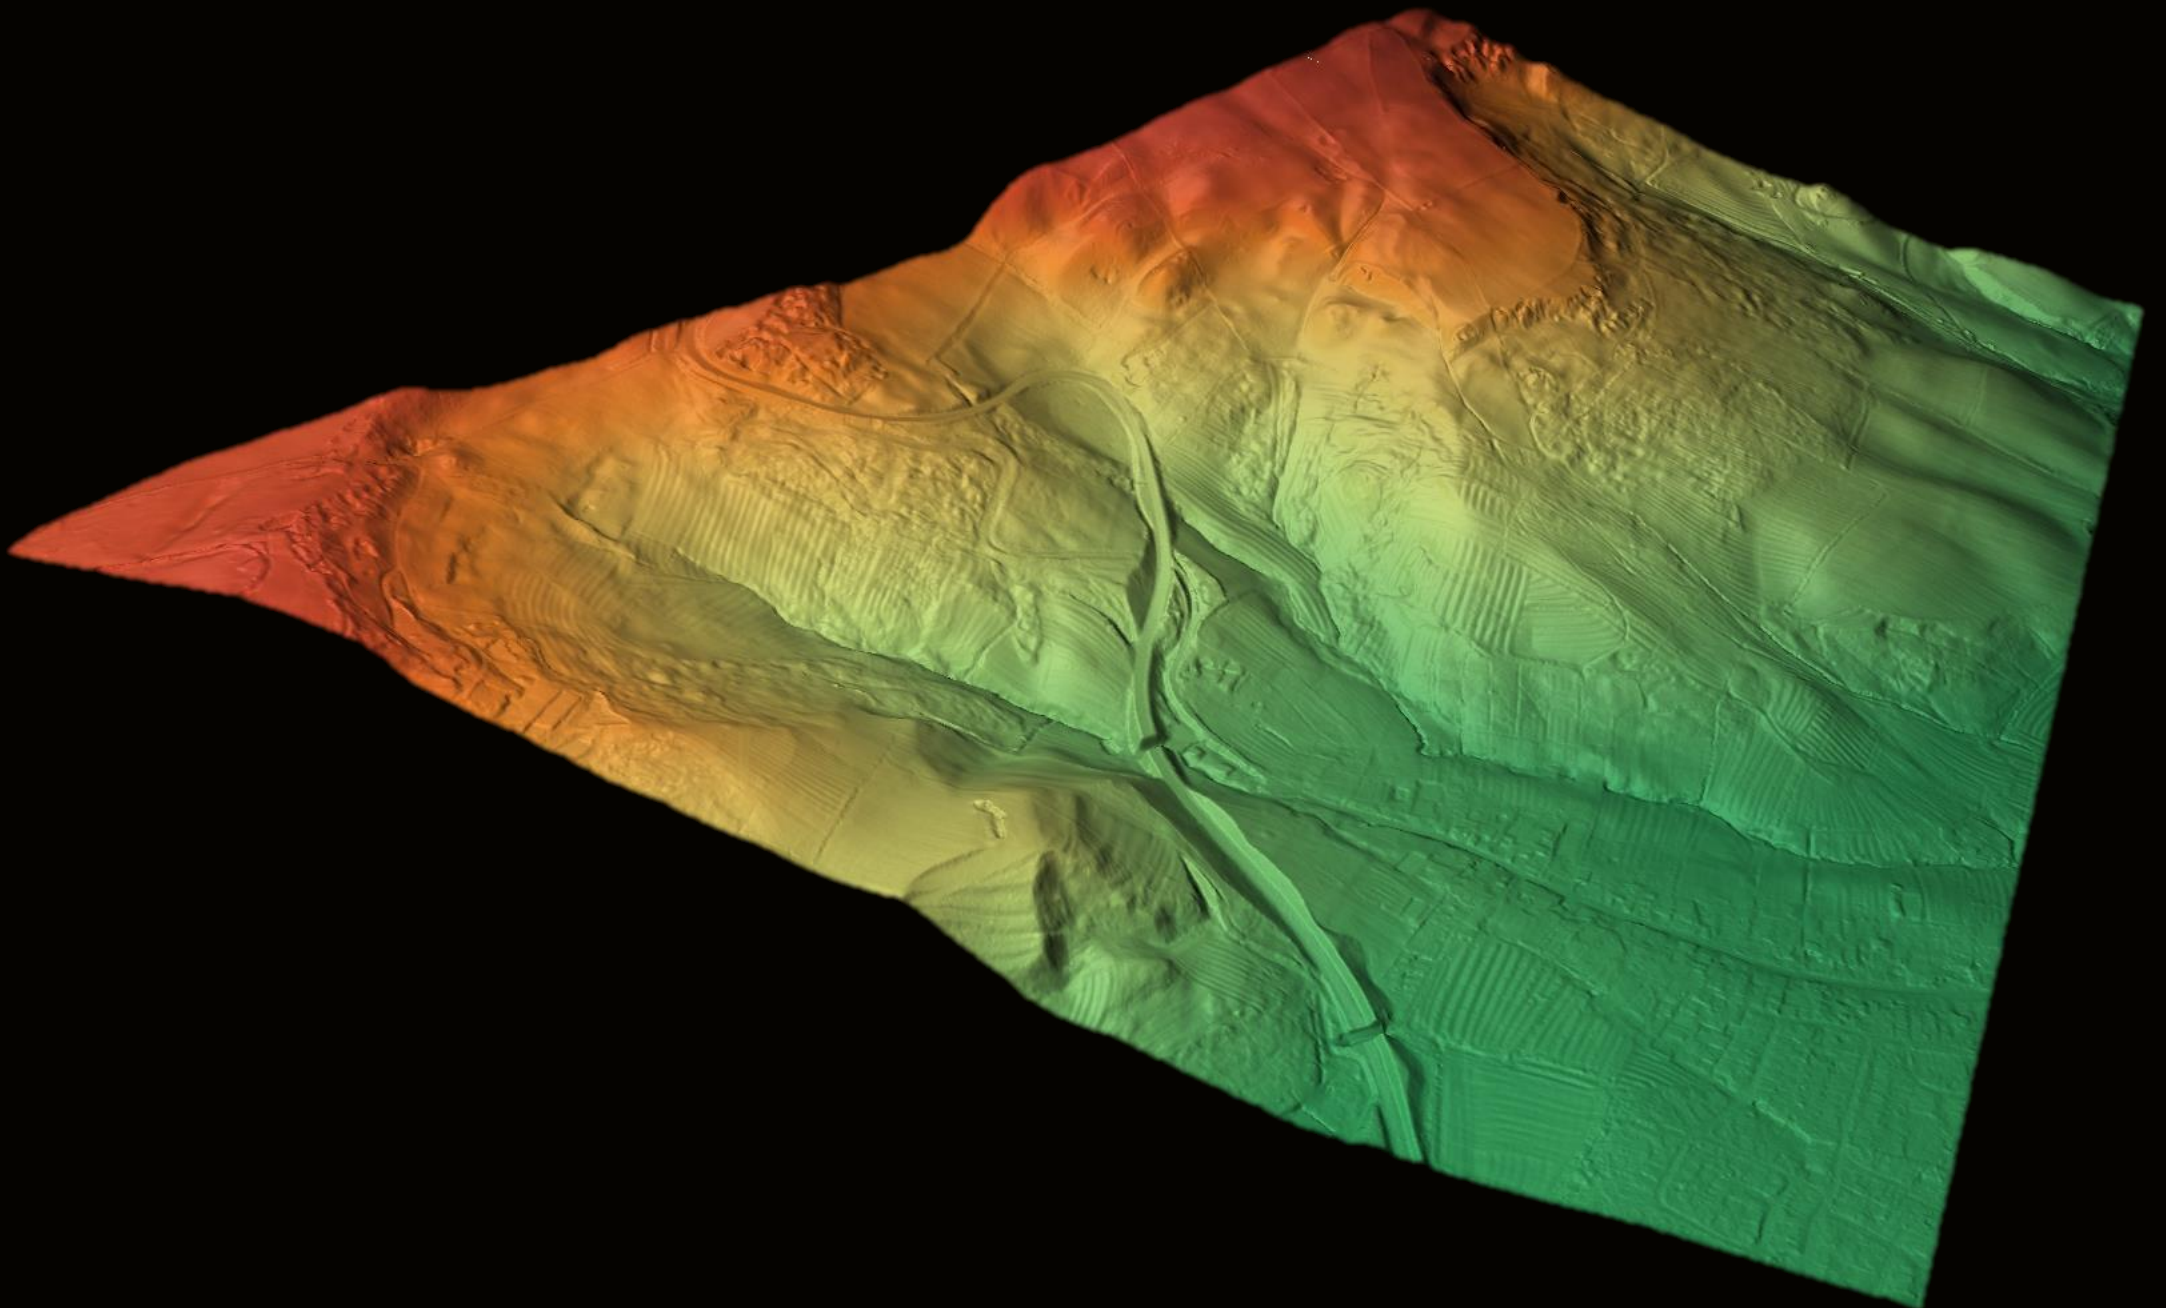

The  
Geological  
Society

*serving science, profession & society*

# Geospatial Site Appraisal - LiDAR, Optical and InSAR data sets for engineering geological and geomorphological investigation

10 November, 11.00 - 16.00 GMT

Find out more: <https://www.geolsoc.org.uk/09-CPD-Geospatial-Site-Appraisal-LIDAR>