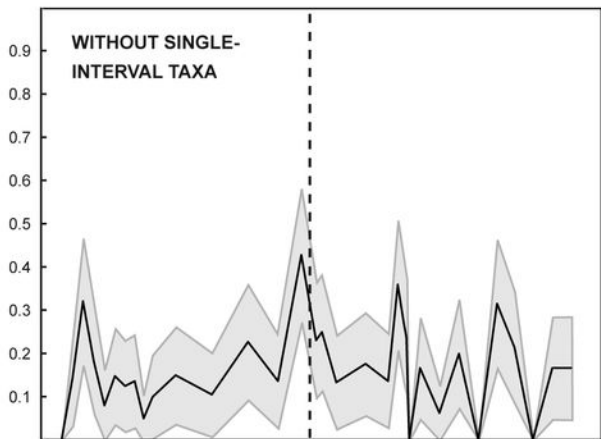

EXTINCTION RATES (GENERA)

ORIGINATION RATES (GENERA)

Jam.	Ibex	Dav.	Margaritatus	Spin.	T	Serp.	B V	Thouars.	Disp.	Pse.	Aal.
Early			Late			Early	M	Late			
PLIENSBAICHIAN						TOARCIAN					

190 188 186 184 182 180 178 176
Age (Ma)

Jam.	Ibex	Dav.	Margaritatus	Spin.	T	Serp.	B V	Thouars.	Disp.	Pse.	Aal.
Early			Late			Early	M	Late			
PLIENSBAICHIAN						TOARCIAN					

190 188 186 184 182 180 178 176
Age (Ma)