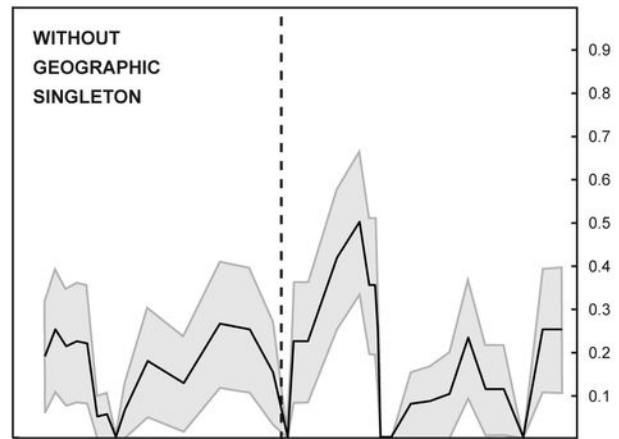

EXTINCTION RATES (GENERA)

ORIGINATION RATES (GENERA)

Jam.	Ibex	Dav.	Margaritatus	Spin.	T	Serp.	B V	Thouars.	Disp.	Pse.	Aal.
Early			Late			Early	M	Late			
PLIENSBAICHIAN						TOARCIAN					

190 188 186 184 182 180 178 176
Age (Ma)

Jam.	Ibex	Dav.	Margaritatus	Spin.	T	Serp.	B V	Thouars.	Disp.	Pse.	Aal.
Early			Late			Early	M	Late			
PLIENSBAICHIAN						TOARCIAN					

190 188 186 184 182 180 178 176
Age (Ma)