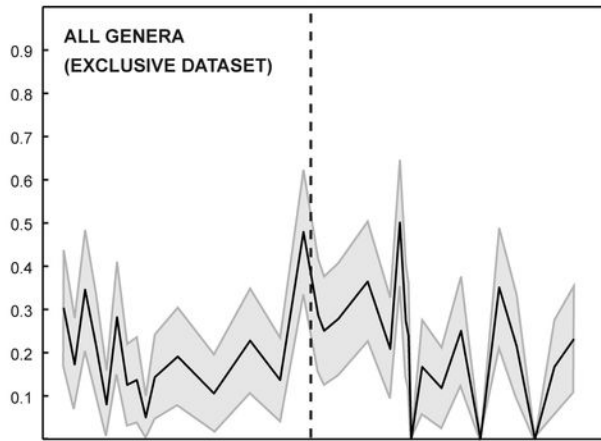

EXTINCTION RATES (GENERA)

ORIGINATION RATES (GENERA)

Jam.	Ibex	Dav.	Margaritatus	Spin.	T	Serp.	B V	Thouars.	Disp.	Pse.	Aal.
Early			Late			Early	M	Late			
PLIENSBAICHIAN						TOARCIAN					

190 188 186 184 182 180 178 176
Age (Ma)

Jam.	Ibex	Dav.	Margaritatus	Spin.	T	Serp.	B V	Thouars.	Disp.	Pse.	Aal.
Early			Late			Early	M	Late			
PLIENSBAICHIAN						TOARCIAN					

190 188 186 184 182 180 178 176
Age (Ma)