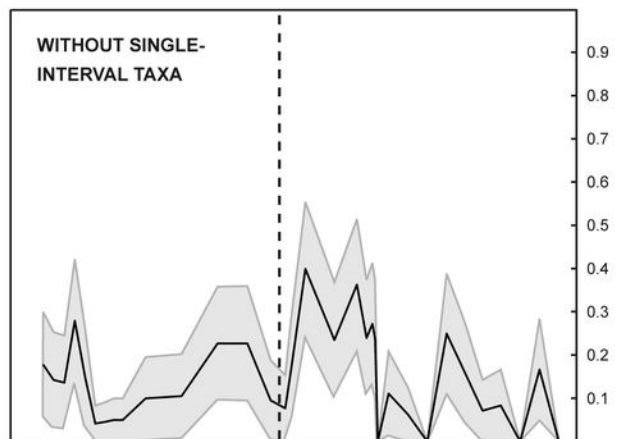

EXTINCTION RATES (GENERA)

ORIGINATION RATES (GENERA)

Jam.	Ibex	Dav.	Margaritatus	Spin.	T	Serp.	B V	Thouars.	Disp.	Pse.	Aal.
Early			Late			Early	M	Late			
PLIENSBAICHIAN						TOARCIAN					

190 188 186 184 182 180 178 176
Age (Ma)

Jam.	Ibex	Dav.	Margaritatus	Spin.	T	Serp.	B V	Thouars.	Disp.	Pse.	Aal.
Early			Late			Early	M	Late			
PLIENSBAICHIAN						TOARCIAN					

190 188 186 184 182 180 178 176
Age (Ma)