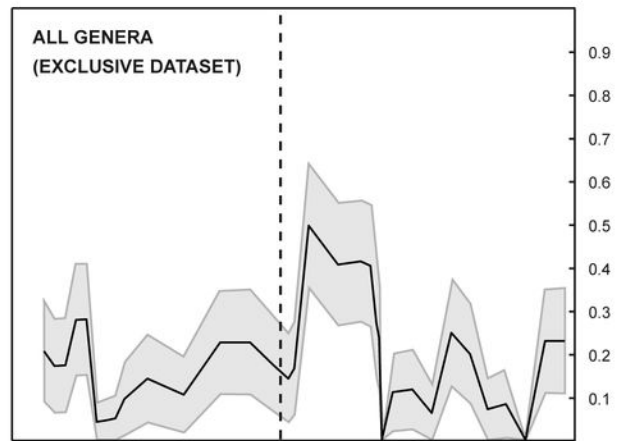

EXTINCTION RATES (GENERA)

ORIGINATION RATES (GENERA)

Jam.	Ibex	Dav.	Margaritatus	Spin.	T	Serp.	B V	Thouars.	Disp.	Pse.	Aal.
Early			Late			Early	M	Late			
PLIENSBAICHIAN						TOARCIAN					

190 188 186 184 182 180 178 176
Age (Ma)

Jam.	Ibex	Dav.	Margaritatus	Spin.	T	Serp.	B V	Thouars.	Disp.	Pse.	Aal.
Early			Late			Early	M	Late			
PLIENSBAICHIAN						TOARCIAN					

190 188 186 184 182 180 178 176
Age (Ma)