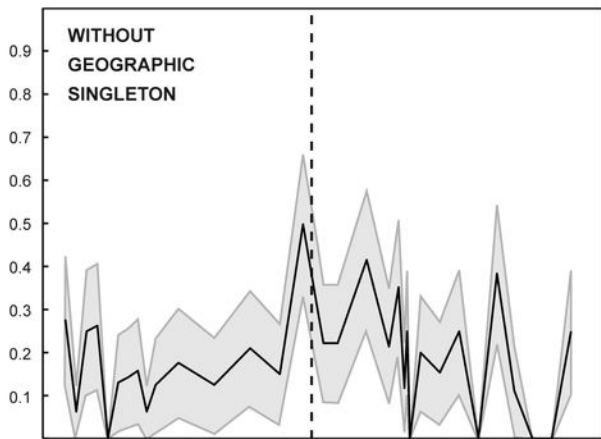

EXTINCTION RATES (GENERA)

ORIGINATION RATES (GENERA)

Jam.	Ibex	Dav.	Margaritatus	Spin.	T	Serp.	B V	Thouars.	Disp.	Pse.	Aal.
Early			Late			Early	M	Late			
PLIENSBAICHIAN						TOARCIAN					

190 188 186 184 182 180 178 176
Age (Ma)

Jam.	Ibex	Dav.	Margaritatus	Spin.	T	Serp.	B V	Thouars.	Disp.	Pse.	Aal.
Early			Late			Early	M	Late			
PLIENSBAICHIAN						TOARCIAN					

190 188 186 184 182 180 178 176
Age (Ma)